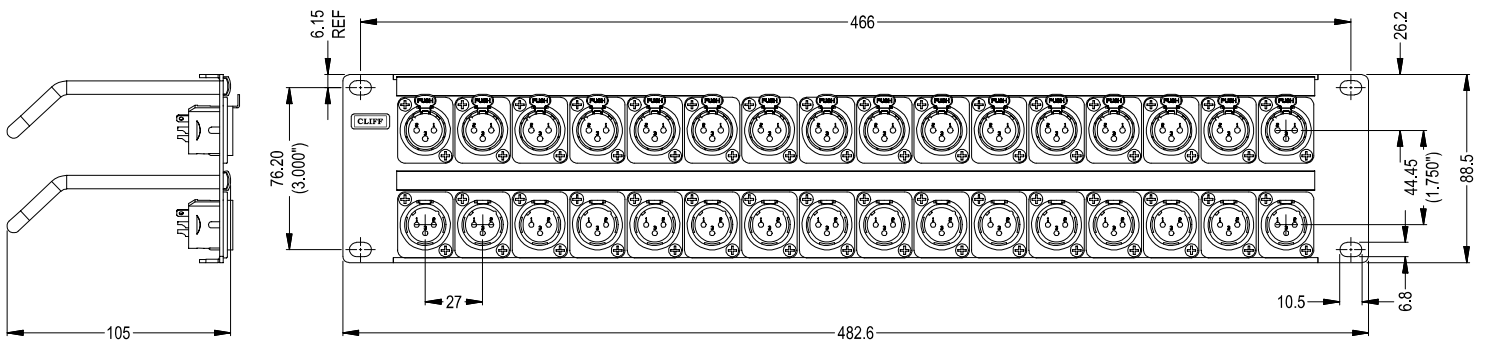

CLIFF

LOADED 2U PANELS

32 holes of Ø24mm with cable bars and label strips
Material: Steel, black powder coat finish.

Part No:
CP30192

Loaded 2U Panel. 16 x 3 Pole Female XLR socket
and 16 x 3 Pole Male XLR socket